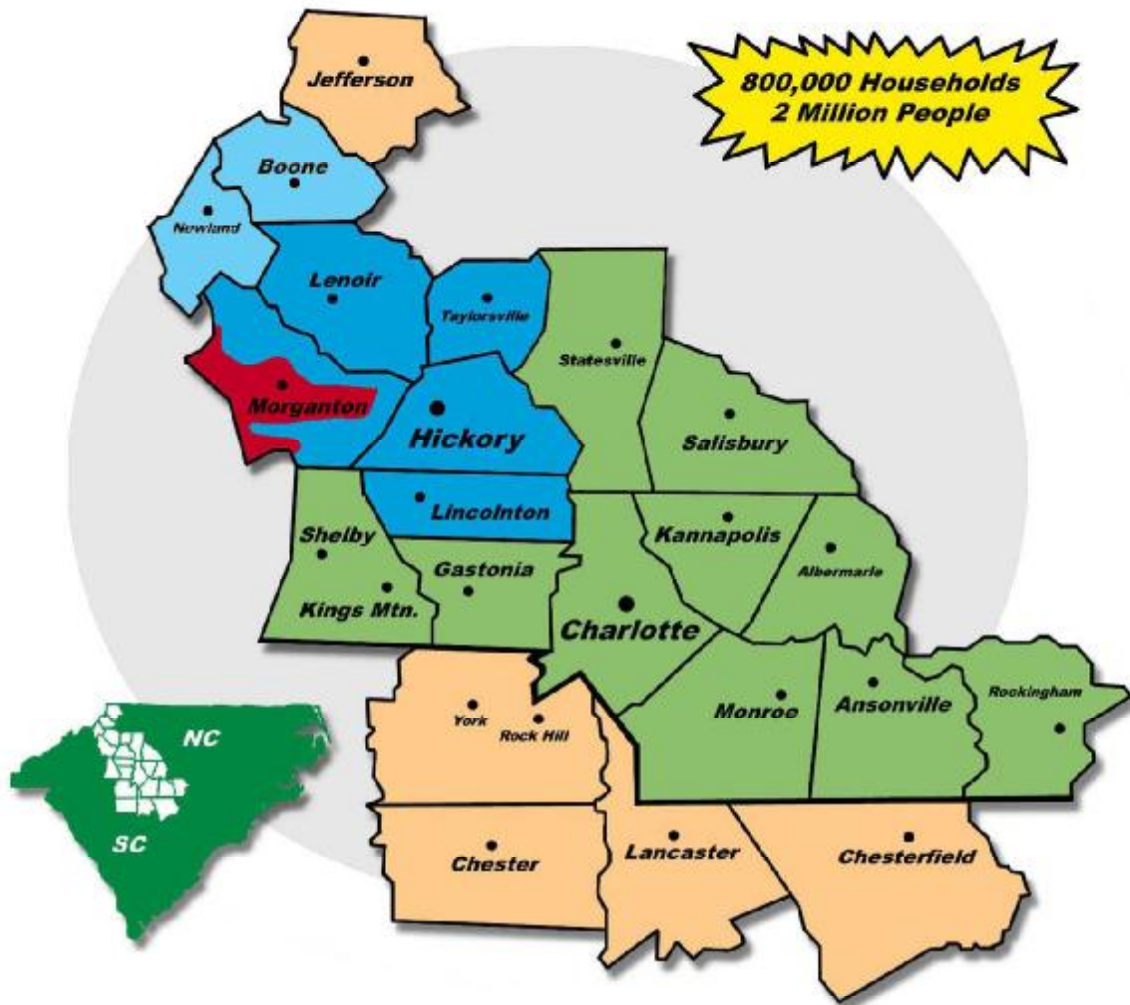

Where To Watch WHKY-TV

Where To Watch WHKY-DT

Digital TV: Channel 14-1

Direct TV: Channel 14

Dish Network: Channel 14

Charter Cable: Channel 7

Charter Cable: Channel 14

Time-Warner Cable: Channel 18

Burke County Compas Cable: Channel 14

MI - Connect: Channel 18

PO BOX 1059 * HICKORY, NC 28603 * (828) 322-1290 * whky@whky.com